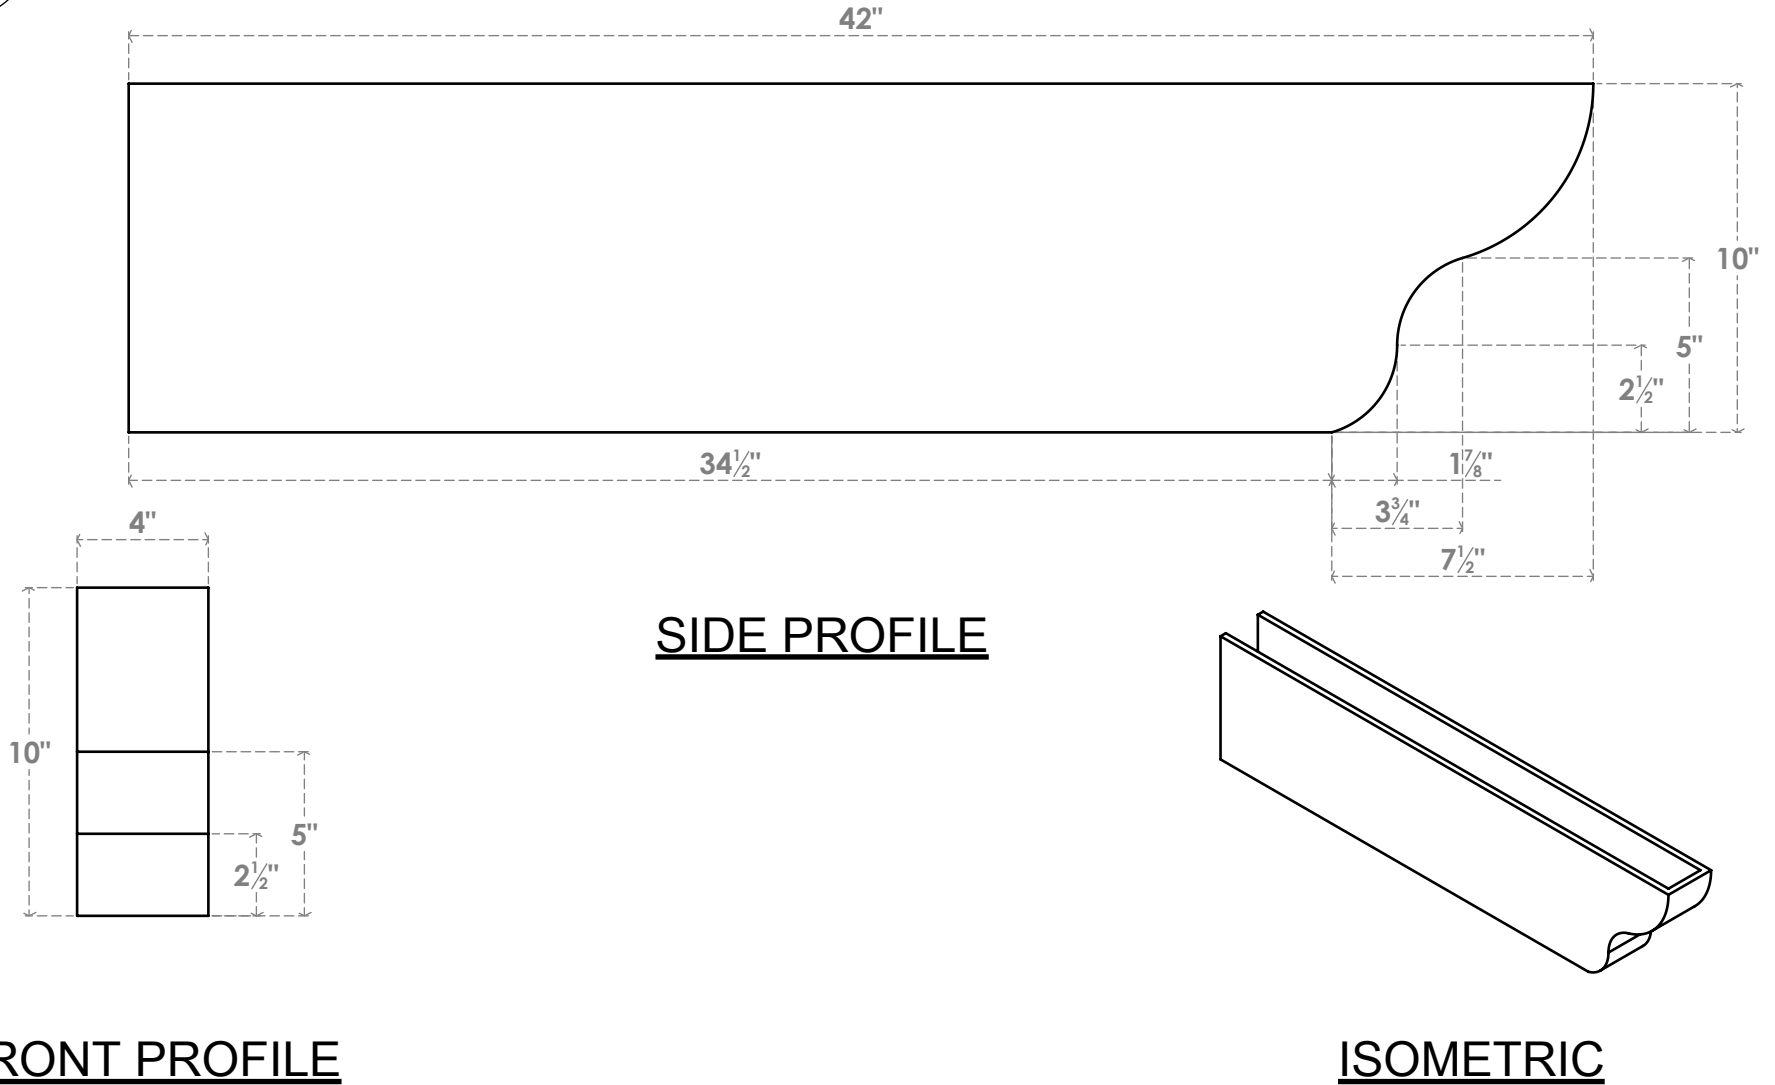

# RFTP04X10X42GRN

4"W X 10"H X 42"L GREENSBORO ARCHITECTURAL GRADE PVC RAFTER TAIL

EKENA MILLWORK  
 2300 WEST MAIN ST.  
 CLARKSVILLE, TX 75426  
 TOLL FREE: 866-607-0453  
 WWW.EKENAMILLWORK.COM